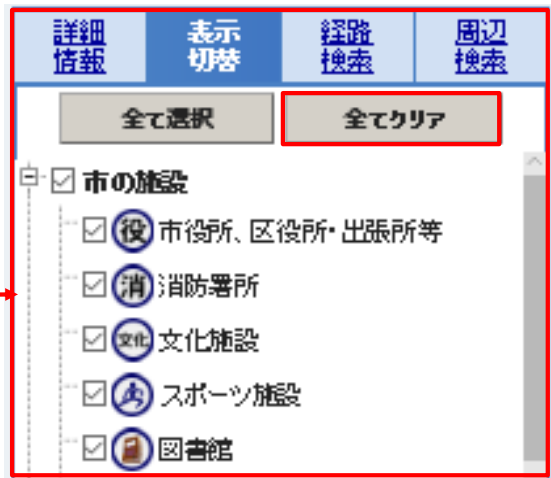

1.「施設を検索」から「平和記念公園」を選択

2.サイドメニューのチェックを一旦「全てクリア」

3. サイドメニュー「平和関連展示施設等」にチェックを入れる

The image shows a screenshot of the Hiroshima City Map Navigation website. The left sidebar contains a list of categories with checkboxes. The '平和関連展示施設等' (Peace-related exhibition facilities) category is checked, and its sub-items are also checked. A red box highlights this section. A red arrow points from this section to a larger, detailed view of the same menu on the right. This detailed view shows the following items checked:

- 展示施設 (Exhibition facilities)
- 被爆建物 (Atomic-bombed buildings)
- 被爆樹木 (Atomic-bombed trees)
- 被爆橋梁 (Atomic-bombed bridges)
- 説明板 (Information boards)
- 慰霊碑 (Memorial monuments)

At the bottom of this detailed view is a button labeled '情報の追加・削除' (Add/Delete information).