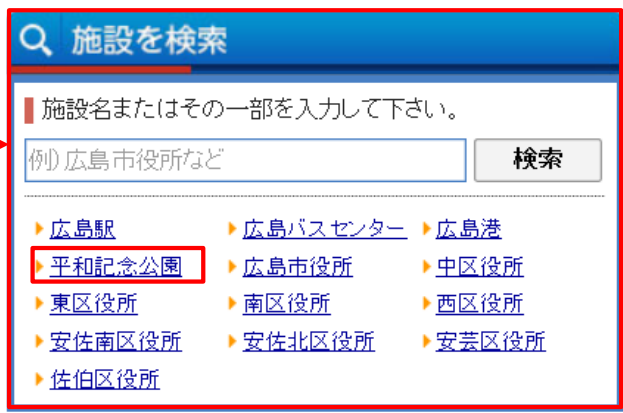

1.「施設を検索」から「平和記念公園」を選択

2.サイドメニューのチェックを一旦「全てクリア」

3. サイドメニュー「平和関連展示施設等」にチェックを入れる

The image shows a screenshot of the Hiroshima City Map Navigation website. The left sidebar contains a list of categories with checkboxes. The '平和関連展示施設等' (Peace-related exhibition facilities) category is checked, and its sub-items are also checked. A red box highlights this section. A red arrow points from this section to a larger, detailed view of the same menu on the right. This detailed view shows the following items checked: